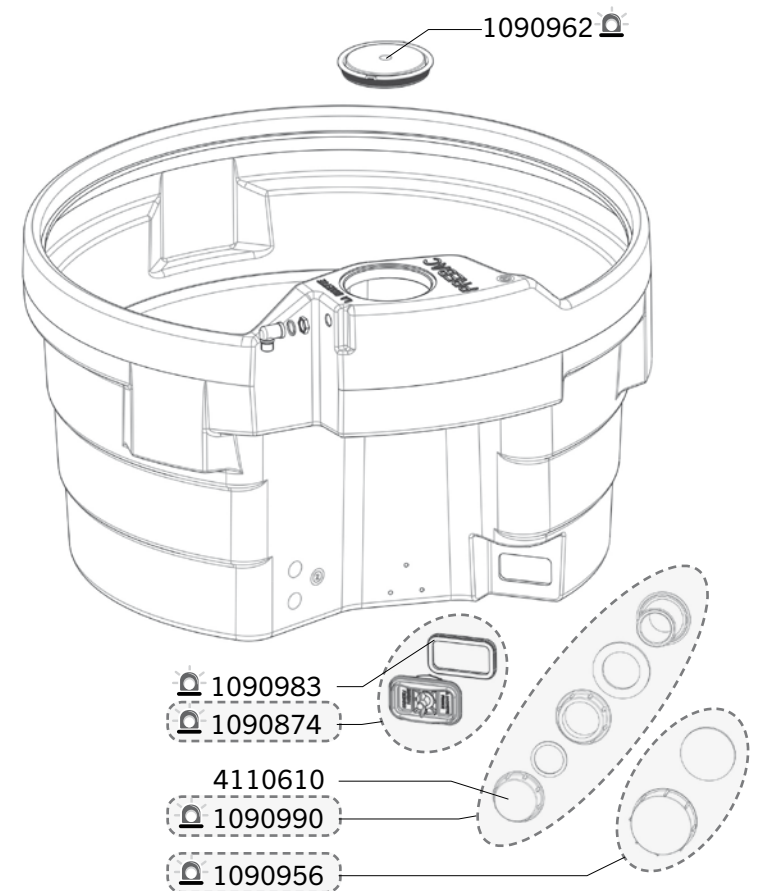

# PREBAC - INTERBAC - ECO TROUGHS

Ref. 2217 - 2219 - 2221 - 2223 - 2231 - 2235 - 2237 - 2261 - 2263 - 2275 - 2278 - 2695 - 2696 - 2697 - 2698 - 2699 - A603 - A617 - A623

Ship.	Code	Designation
J+5	A623	FLOAT VALVE KIT / INTERBAC
J+5	1090704	10 X NUTS 1/2 GZ
J+5	1090711	10 X NYLON WASHERS
	1090853	VALVE SEAL LAC 5 (X5) BLISTER PACK
	1090854	VALVE SEAL S 4 (X5) BLISTER PACK
	1090861	FLOAT LAC 5 BLISTER PACK
	1090863	VALVE BODY LAC 5 BLISTER PACK
	1090871	JET LACABAC BLISTER PACK
	1090874	DRAIN PLUG PREBAC BLISTER PACK
	1090925	FIVE O-RING BLISTER PACK
	1090928	BENT JUNCTION 1/2 GZ BLISTER PACK
	1090937	FLOAT THERMOLAC/PREBAC/BIGLAC BLISTER PACK
	1090938	VALVE BODY PREBAC/BIGLAC/ BLISTER PACK
	1090954	STD PRESSURE VALVE PREBAC-BLISTER
	1090956	DRAIN PLUG WITH SEAL-BLISTER
	1090962	COVER (BLISTER)
	1090974	BLISTER WITH 2 MEDIUM SIZED PIN SPRINGS
	1090975	BLISTER WITH 2 BIG PIN SPRINGS
	1090976	BLISTER WITH 2 PLUGS + SEALS INTERBAC/ECO
	1090983	BLISTER WITH 2 RECTANGULAR DRAINING JOINTS
	1090990	BLISTER 1 COMPLETE PLUG FORMER PREBAC
	1090993	BLISTER WITH 1 JET BIGLAC-PREBAC Ø12-LOW PRESURE
	1090994	BLISTER 1 JET FOR BIGLAC-PREBAC Ø7 - STD PRESSURE
J+5	1091010	5 STAINLESS STEEL AXLES
J+5	4110610	COMPLETE PLASTIC PLUG 1"¼