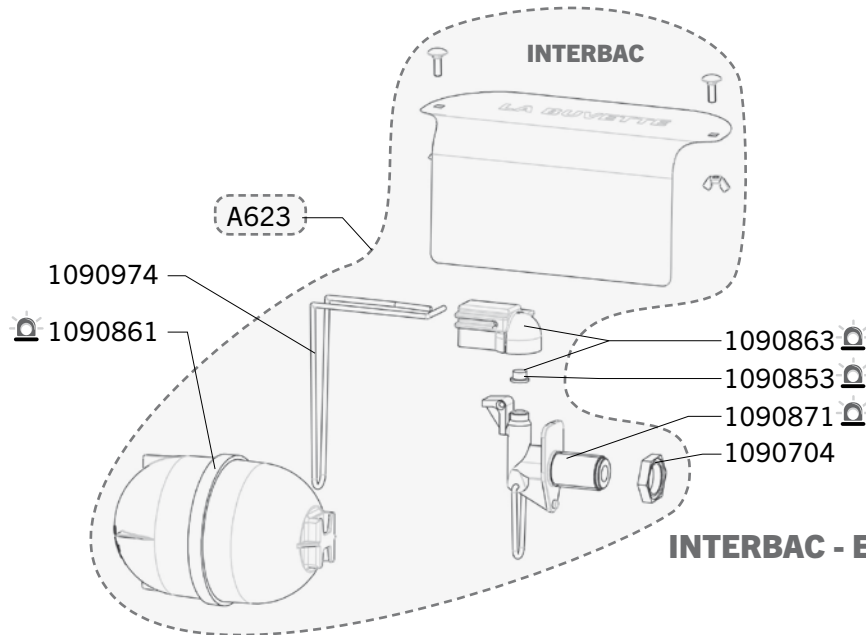

# PREBAC - INTERBAC - ECO TROUGHS

Ref. 2217 - 2219 - 2221 - 2223 - 2231 - 2235 - 2237 - 2261 - 2263 - 2275 - 2278 - 2695 - 2696 - 2697 - 2698 - 2699 - A603 - A617 - A623

Ship.	Code	Designation
J+5	A623	FLOAT VALVE KIT / INTERBAC
J+5	1090704	10 X NUTS 1/2 GZ
J+5	1090711	10 X NYLON WASHERS
	1090853	VALVE SEAL LAC 5 (X5) BLISTER PACK
	1090854	VALVE SEAL S 4 (X5) BLISTER PACK
	1090861	FLOAT LAC 5 BLISTER PACK
	1090863	VALVE BODY LAC 5 BLISTER PACK
	1090871	JET LACABAC BLISTER PACK
	1090874	DRAIN PLUG PREBAC BLISTER PACK
	1090925	FIVE O-RING BLISTER PACK
	1090928	BENT JUNCTION 1/2 GZ BLISTER PACK
	1090937	FLOAT THERMOLAC/PREBAC/BIGLAC BLISTER PACK
	1090938	VALVE BODY PREBAC/BIGLAC/ BLISTER PACK
	1090954	STD PRESSURE VALVE PREBAC-BLISTER
	1090956	DRAIN PLUG WITH SEAL-BLISTER
	1090962	COVER (BLISTER)
	1090974	BLISTER WITH 2 MEDIUM SIZED PIN SPRINGS
	1090975	BLISTER WITH 2 BIG PIN SPRINGS
	1090976	BLISTER WITH 2 PLUGS + SEALS INTERBAC/ECO
	1090983	BLISTER WITH 2 RECTANGULAR DRAINING JOINTS
	1090990	BLISTER 1 COMPLETE PLUG FORMER PREBAC
	1090993	BLISTER WITH 1 JET BIGLAC-PREBAC Ø12-LOW PRESURE
	1090994	BLISTER 1 JET FOR BIGLAC-PREBAC Ø7 - STD PRESSURE
J+5	1091010	5 STAINLESS STEEL AXLES
J+5	4110610	COMPLETE PLASTIC PLUG 1"¼