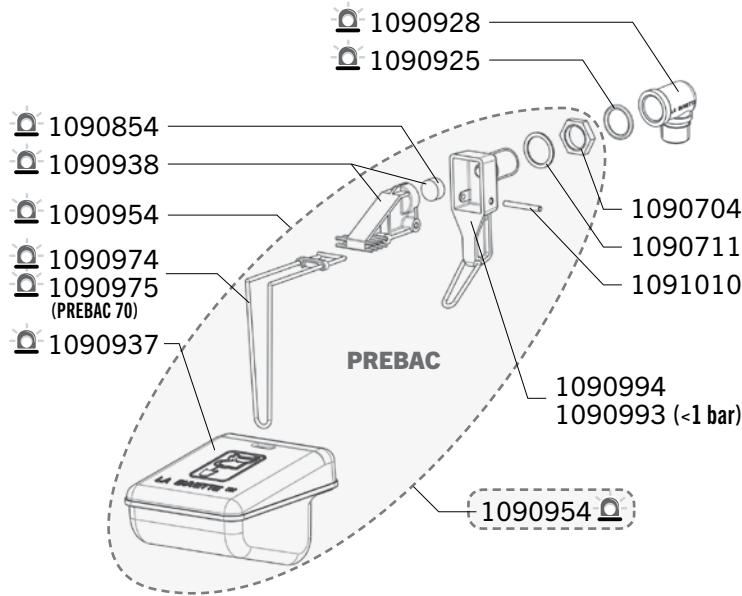

# PREBAC - INTERBAC - ECO TROUGHS

Ref. 2217 - 2219 - 2221 - 2223 - 2231 - 2235 - 2237 - 2261 - 2263 - 2275 - 2278 - 2695 - 2696 - 2697 - 2698 - 2699 - A603 - A617 - A623

Ship.	Code	Designation
J+5	A623	FLOAT VALVE KIT / INTERBAC
J+5	1090704	10 X NUTS 1/2 GZ
J+5	1090711	10 X NYLON WASHERS
	1090853	VALVE SEAL LAC 5 (X5) BLISTER PACK
	1090854	VALVE SEAL S 4 (X5) BLISTER PACK
	1090861	FLOAT LAC 5 BLISTER PACK
	1090863	VALVE BODY LAC 5 BLISTER PACK
	1090871	JET LACABAC BLISTER PACK
	1090874	DRAIN PLUG PREBAC BLISTER PACK
	1090925	FIVE O-RING BLISTER PACK
	1090928	BENT JUNCTION 1/2 GZ BLISTER PACK
	1090937	FLOAT THERMOLAC/PREBAC/BIGLAC BLISTER PACK
	1090938	VALVE BODY PREBAC/BIGLAC/ BLISTER PACK
	1090954	STD PRESSURE VALVE PREBAC-BLISTER
	1090956	DRAIN PLUG WITH SEAL-BLISTER
	1090962	COVER (BLISTER)
	1090974	BLISTER WITH 2 MEDIUM SIZED PIN SPRINGS
	1090975	BLISTER WITH 2 BIG PIN SPRINGS
	1090976	BLISTER WITH 2 PLUGS + SEALS INTERBAC/ECO
	1090983	BLISTER WITH 2 RECTANGULAR DRAINING JOINTS
	1090990	BLISTER 1 COMPLETE PLUG FORMER PREBAC
	1090993	BLISTER WITH 1 JET BIGLAC-PREBAC Ø12-LOW PRESURE
	1090994	BLISTER 1 JET FOR BIGLAC-PREBAC Ø7 - STD PRESSURE
J+5	1091010	5 STAINLESS STEEL AXLES
J+5	4110610	COMPLETE PLASTIC PLUG 1"¼

Shipping time in working days (running out of stock excepted), spare parts tagged with a are dispatched the same day if order received before noon and made of parts tagged with ( J ) exclusively.